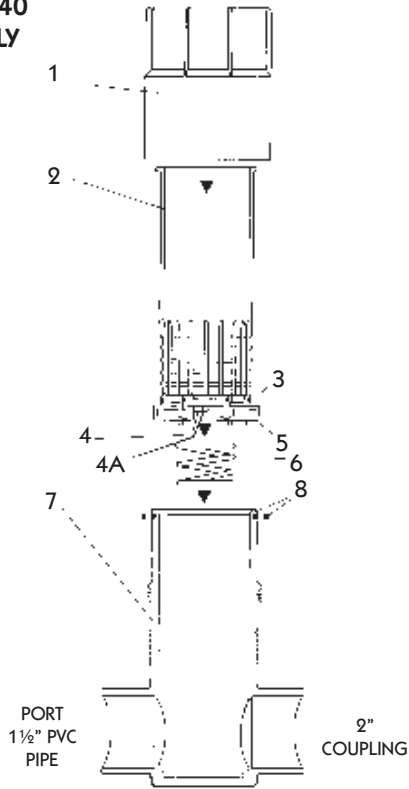

Spa Feeder DIAGRAM / PARTS LIST

**MODEL 740
ASSEMBLY**

**OFF-LINE
ASSEMBLY**

In-Line Model

REF #	PART #	CASE QTY	DESCRIPTION	QTY. PER UNIT
1	01-22-7430	1	Cap	1
2, 3, 4, 4A, 5	01-22-7940	1	Complete Basket Assembly	1
6	01-22-7320	1	Spring	1
7	N/A	1	Body	1
8	01-22-7450	1	Teflon Glide Seal	1

Off-Line Parts

REF #	PART #	CASE QTY	DESCRIPTION	QTY. PER UNIT
9	01-22-9626	6	Air Relief Valve w/O-Ring	1
10	01-22-7630	1	Cap w/Air Relief	1
11	N/A	1	1 1/2" Soc. x 1/2" FTP Bushing	1
12	01-22-7806	6	1/2" 90° Elbow MPT x Barb	2
13	01-22-7696	6	Small Clamp	4
14	01-22-7700	1	6' PVC Tubing (5/8" ID)	1
15	01-22-7796	6	Venturi Scoop	2
16	01-22-7856	6	Scoop Gasket	2
17	01-22-7916	6	Scoop Clamp	2