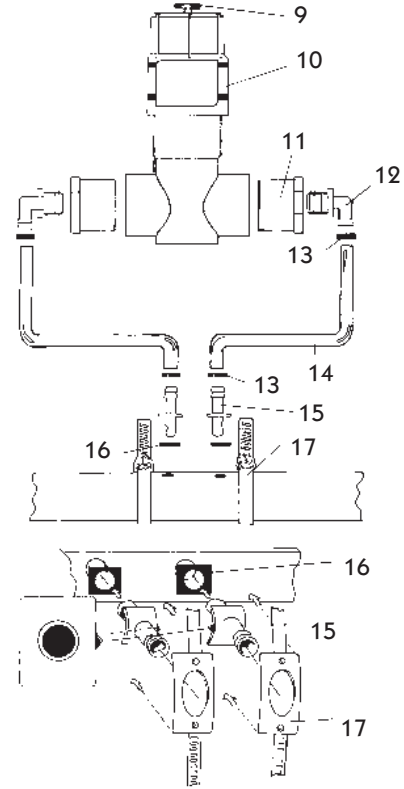

Spa Feeder DIAGRAM / PARTS LIST

**MODEL 740
ASSEMBLY**

**OFF-LINE
ASSEMBLY**

In-Line Model

REF #	PART #	CASE QTY	DESCRIPTION	QTY. PER UNIT
1	01-22-7430	1	Cap	1
2, 3, 4, 4A, 5	01-22-7940	1	Complete Basket Assembly	1
6	01-22-7320	1	Spring	1
7	N/A	1	Body	1
8	01-22-7450	1	Teflon Glide Seal	1

Off-Line Parts

REF #	PART #	CASE QTY	DESCRIPTION	QTY. PER UNIT
9	01-22-9626	6	Air Relief Valve w/O-Ring	1
10	01-22-7630	1	Cap w/Air Relief	1
11	N/A	1	1 1/2" Soc. x 1/2" FTP Bushing	1
12	01-22-7806	6	1/2" 90° Elbow MPT x Barb	2
13	01-22-7696	6	Small Clamp	4
14	01-22-7700	1	6' PVC Tubing (5/8" ID)	1
15	01-22-7796	6	Venturi Scoop	2
16	01-22-7856	6	Scoop Gasket	2
17	01-22-7916	6	Scoop Clamp	2